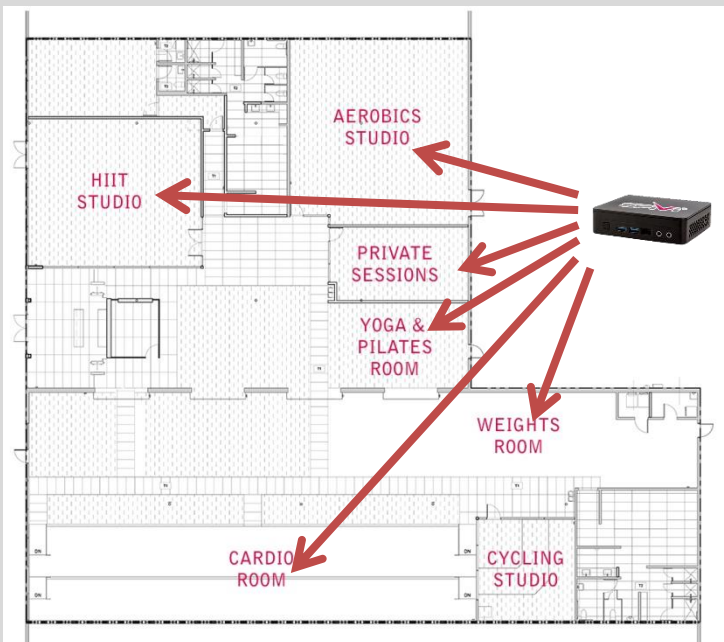

Compatible with most wearables and smartwatches, including Apple and Samsung watches, Spivi Arena is an easy-to-implement, robust Heart Rate Tracking system for fitness facilities.

Spivi Arena was built for all kind of workouts, it's a heart-rate tracking system on steroids. It reads your members' heart rate data directly from their wearables, combines the data with personal information it has on the cloud such as age, weight and performance history it has on record, and generates different views including color coded views, a leaderboard with respect to LTHR, %Max HR data, burned calories and more.

SPIVI ARENA ZERO MAINTENANCE

- **Customer Support** - Global
- **Easy Setup** - Plug & Play
- **Simple Integration** - Built-in web widgets and API
- **Zero Maintenance** - No keyboard/mouse
- **Auto Updates** - Every 6 weeks in average
- **Hardware Warranty** - 12 months
- **Education** - Free live webinar is provided
- **Spivi Academy** - Exceptional standardized education

SPIVI ARENA IN YOUR FACILITY

SPIVI ARENA

The System

Gamified Experience - Ranking, badges, unlimited fitness challenges, live feedback, post-class analysis, and auto-emails.

Loyalty Driven by Data - Driving retention and loyalty through metrics, leaderboards, and gamification.

Dynamic Leaderboard - Many options and attributes to select from: Profile Photo, Name, Heart Rate BPM, %Max Heart Rate, %LTHR, Calories, Spivi® Points and Rank.

Color Coded Views - Equalize everybody to their fitness levels, train with %MHR or %LTHR.

Spivi Replay® - Run Classes for in studio at home members live or on-demand.

Fitness Challenges - Challenge your class for calories and points.

Fitness Tests - Built-in MHR and LTHR tests.

Members' Profiles - Members information, profile settings, privacy settings and performance history, are all available for your members on-line and on the move. No need of any 3rd party service.

Data Collection - High-resolution data collection and more information on each workout. Per-second graphs, heart rate histograms, heart rate zones and more are available.

Mobile App - Members can view, book, change mats and pay for classes and review their workouts, challenges results and their reward points.

Per Mat Booking - Included scheduler web widget with a built-in integration with MINDBODY® and other CRM platform to provide per mat booking on your website.

SPIVI ARENA SETUP MODES

Gym Mode - Members can join either by using the app on their mobile phones or just by wearing their HR monitors. When in Gym Mode, the system starts monitoring everybody as soon as they enter the room.

Class Mode - Monitor group-x, HIIT, kick-boxing and any other aerobic or cardio classes.

SPIVI ARENA COMPATIBILITY

Spivi Arena is compatible with any ANT+ HR Monitor, Apple Watch, Samsung Watch, Wear OS 3.0, as well as the Polar H7, H10 and OH1 wearables.